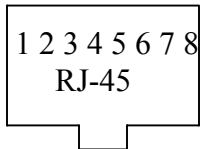

## How Do I Build DB9/RJ-45 Adaptor?

**Answer:**

DB-9/RJ-45 Adapter Pin Out

<b>RJ-45</b>	<b>Color Code</b>	<b>DB-9</b>
1	Blue	8
2	Orange	6
3	Black	2
4	Red	5
5	Green	NC
6	Yellow	3
7	Brown	4
8	White/Gray	7