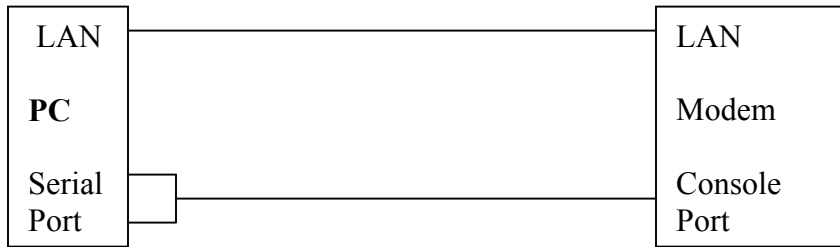

## How Do I Build DB9/RJ-45 Adaptor?

**Answer:**

DB-9/RJ-45 Adapter Pin Out

<b>RJ-45</b>	<b>Color Code</b>	<b>DB-9</b>
1	Blue	8
2	Orange	6
3	Black	2
4	Red	5
5	Green	NC
6	Yellow	3
7	Brown	4
8	White/Gray	7