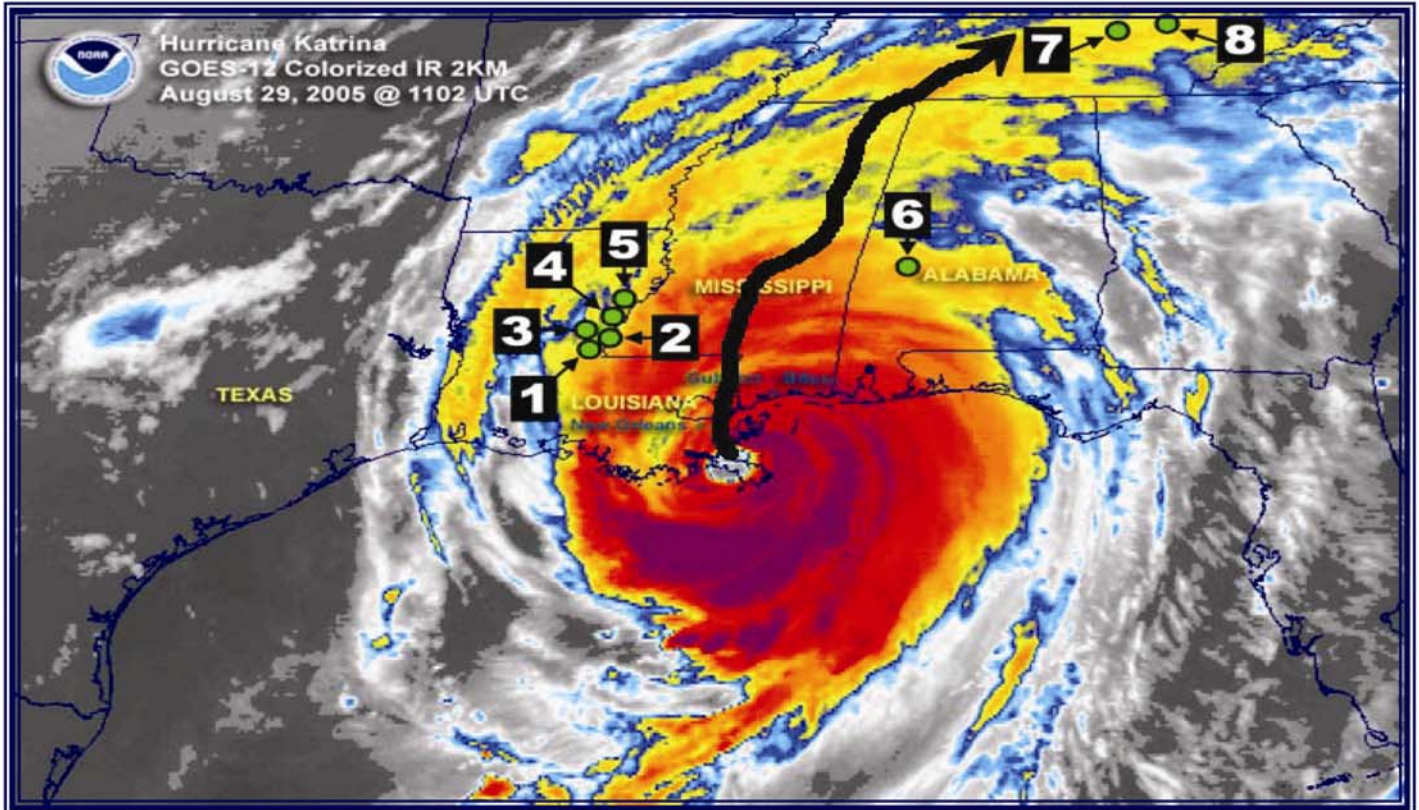

WHEN COMMUNICATIONS ABSOLUTELY POSITIVELY HAD TO BE THERE.... ONLY FTI HIGH-SPEED INTERNET WAS!

Time Range 8/29/05 12:01 PM to 8/30/05 12:01 PM. 24 hours.

Path of Hurricane "Katrina" FTI Two-way High-Speed Internet Site Names	FTI Site Map #	Up [hrs]	Up [%]	Down [hrs]	Down [%]	No. of Outage Periods	Avg. Outage Period In SECONDS
USACE LA - Bayou Cocodrie [User Requested Ku/Ku Small Dish]	1	13.85	57.71	10.15	42.29	3	12,180
USACE LA - Tensas-Cocodrie (C/Ku)	2	23.99	99.98	0.01	0.02	2	18
USACE LA - Long Branch [User Requested Ku/Ku Small Dish]	3	13.56	56.50	10.44	43.50	3	12,528
USACE LA- HaHa Bayou (C/Ku)	4	23.99	99.98	0.01	0.02	2	18
USACE LA - Fool River (C/Ku)	5	23.99	99.98	0.01	0.02	2	18
Demopolis, AL – CATV (C/Ku) [Town Lost All Commercial Power]	6	17.92	74.65	6.08	25.35	7	3,126.9
USACE TN - Center Hill (C/Ku)	7	23.94	99.75	0.06	0.25	7	30.9
USACE TN - Cordell Hull (C/Ku)	8	23.99	99.95	0.01	0.04	3	18